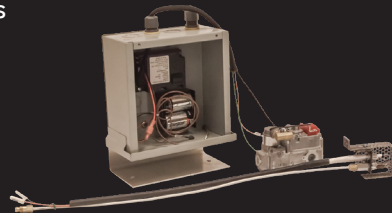

\$58 MSRP

MERCURY IGNITION SYSTEM™

OUTSTANDING 240,000 BTUs AT A REMARKABLE PRICE. NO ELECTRICITY REQUIRED.

\$729 MSRP

EXCLUSIVELY FROM WARMING TRENDS®

3 VOLT

BATTERY OPERATED. 120,000 BTUs OF GAS OUTPUT. REMOTE CONTROL AVAILABLE.

\$1,378 MSRP

PLATINUM IGNITION SYSTEM™

INNOVATIVE AND ROBUST DESIGN AND COUPLED WITH THE WATERSTOP® FITTING, THE PLATINUM DELIVERS SUPERIOR RELIABILITY.

\$1,939 MSRP

EXCLUSIVELY FROM WARMING TRENDS®

Mercury Ignition System™ and Platinum Ignition System™ are trademarks owned by and used with permission from Catalyst Electronics, LLC.