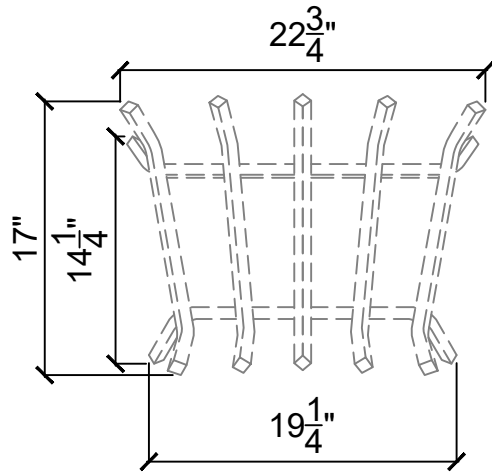

PLAN VIEW

** Recommended Fire Pit Structure Venting:

18SQ inches on opposing sides or equal therein.

Refer to local codes and inspectors for specific requirements.

www.warming-trends.com

CONFIDENTIAL:

Any information data and drawings embodied in this document are proprietary and strictly confidential, are to be held as confidential and supplied with the understanding that they will not be disclosed, in whole or in part or in any form, to third parties without the prior written consent of Warming Trends, Inc. All information, illustrations, screen shots, and data contained are herein Copyright © Warming Trends Inc. all rights reserved.

Date:	Customer:	Approved by:
Scale:	Estimate #:	Approval Date:
Tolerance: 0.75"	Revision Date:	Designer:
Dwg: S:_AutoCad Drawings\Bethany\GRATE FILES