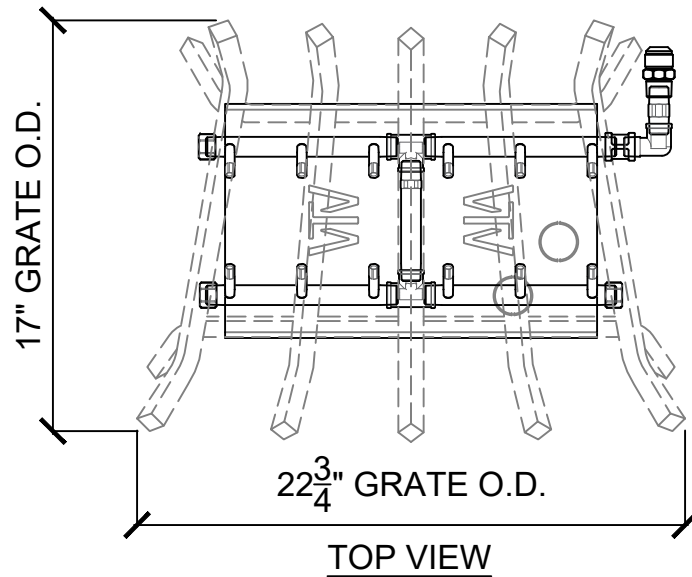

104355 / 104356

CFBH120 - 120K H-STYLE BRASS BURNER
W/ 15.5" BLACK FIREPLACE PLATE
& 22" BLACK STEEL GRATE

EXAMPLE ONLY - ACTUAL SIZING AND FIT
MAY DIFFER SLIGHTLY

CUSTOMER

WARMING TRENDS

CROSSFIRE
BRASS BURNERS

www.warming-trends.com

CONFIDENTIAL:

Any information data and drawings embodied in this document are proprietary and strictly confidential, are to be held as confidential and supplied with the understanding that they will not be disclosed, in whole or in part or in any form, to third parties without the prior written consent of Warming Trends, Inc. All information, illustrations, screen shots, and data contained are herein Copyright © Warming Trends Inc. all rights reserved.

Date: MARCH 2024	Customer:	Approved by:
Scale: 1-1/2" = 1'-0"	Estimate #:	Approval Date:
Tolerance: 0.75"	Revision Date:	Designer: BLD