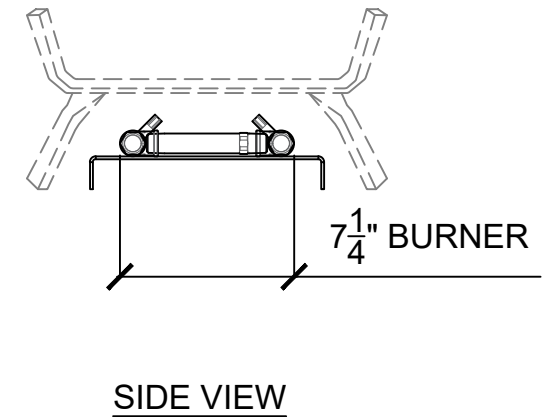

104355 / 104356

CFBH120 - 120K H-STYLE BRASS BURNER
W/ 15.5" BLACK FIREPLACE PLATE
& 22" BLACK STEEL GRATE

EXAMPLE ONLY - ACTUAL SIZING AND FIT
MAY DIFFER SLIGHTLY

CUSTOMER

WARMING TRENDS

CROSSFIRE
BRASS BURNERS

www.warming-trends.com

CONFIDENTIAL:

Any information data and drawings embodied in this document are proprietary and strictly confidential, are to be held as confidential and supplied with the understanding that they will not be disclosed, in whole or in part or in any form, to third parties without the prior written consent of Warming Trends, Inc. All information, illustrations, screen shots, and data contained are herein Copyright © Warming Trends Inc. all rights reserved.

Date: MARCH 2024	Customer:	Approved by:
Scale: 1-1/2" = 1'-0"	Estimate #:	Approval Date:
Tolerance: 0.75"	Revision Date:	Designer: BLD