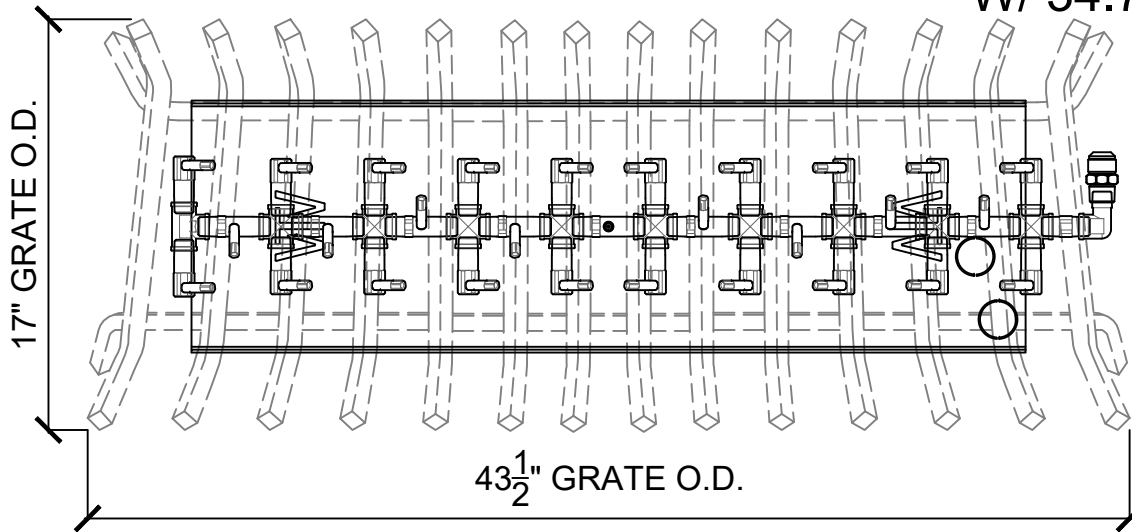

& 43" BLACK STEEL GRATE

TOP VIEW

SIDE VIEW

FRONT VIEW

EXAMPLE ONLY - ACTUAL  
SIZING AND FIT MAY DIFFER  
SLIGHTLY

**CUSTOMER**

**WARMING TRENDS**

**CROSSFIRE**  
BRASS BURNERS