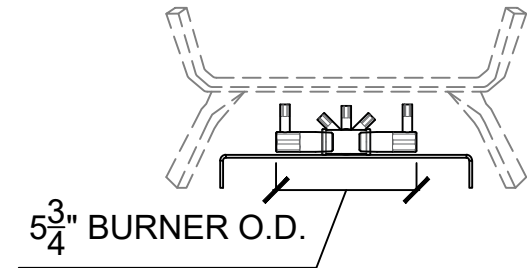

104369 / 104370

CFBT290 - 290K TREE-STYLE BRASS BURNER

W/ 34.75" BLACK FIREPLACE PLATE

& 43" BLACK STEEL GRATE

SIDE VIEW

EXAMPLE ONLY - ACTUAL
SIZING AND FIT MAY DIFFER
SLIGHTLY

CUSTOMER

WARMING TRENDS

CROSSFIRE
BRASS BURNERS

www.warming-trends.com

CONFIDENTIAL:

Any information data and drawings embodied in this document are proprietary and strictly confidential, are to be held as confidential and supplied with the understanding that they will not be disclosed, in whole or in part or in any form, to third parties without the prior written consent of Warming Trends, Inc. All information, illustrations, screen shots, and data contained are herein Copyright © Warming Trends Inc. all rights reserved.

Date: MARCH 2024

Customer:

Approved by:

Scale: 1-1/2" = 1'-0"

Estimate #:

Approval Date:

Tolerance: 0.75"

Revision Date:

Designer: BLD