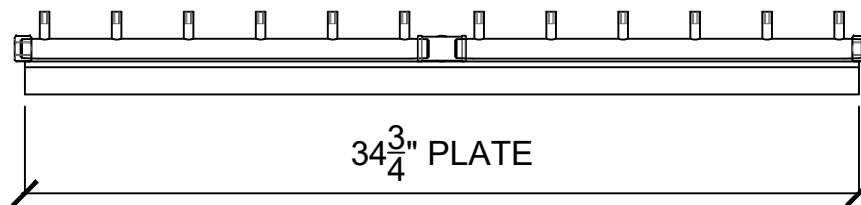

FRONT VIEW

CUSTOMER

WARMING TRENDS

CROSSFIRE
BRASS BURNERS

www.warming-trends.com

CONFIDENTIAL:

Any information data and drawings embodied in this document are proprietary and strictly confidential, are to be held as confidential and supplied with the understanding that they will not be disclosed, in whole or in part or in any form, to third parties without the prior written consent of Warming Trends, Inc. All information, illustrations, screen shots, and data contained are herein Copyright © Warming Trends Inc. all rights reserved.

Date: MARCH 2024

Customer:

Approved by:

Scale: 1-1/2" = 1'-0"

Estimate #:

Approval Date:

Tolerance: 0.75"

Revision Date:

Designer: BLD