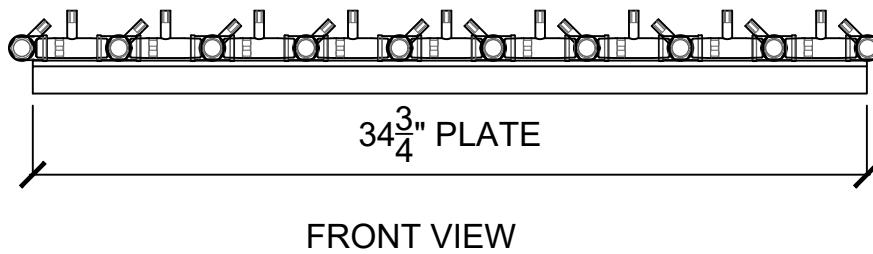

104352 / 104353

CFBT290 - 290K TREE-STYLE BRASS BURNER
W/ 34.75" BLACK FIREPLACE PLATE

CUSTOMER

WARMING TRENDS

CROSSFIRE
BRASS BURNERS

www.warming-trends.com

CONFIDENTIAL:

Any information data and drawings embodied in this document are proprietary and strictly confidential, are to be held as confidential and supplied with the understanding that they will not be disclosed, in whole or in part or in any form, to third parties without the prior written consent of Warming Trends, Inc. All information, illustrations, screen shots, and data contained are herein Copyright © Warming Trends Inc. all rights reserved.

Date: MARCH 2024	Customer:	Approved by:
Scale: 1-1/2" = 1'-0"	Estimate #:	Approval Date:
Tolerance: 0.75"	Revision Date:	Designer: BLD