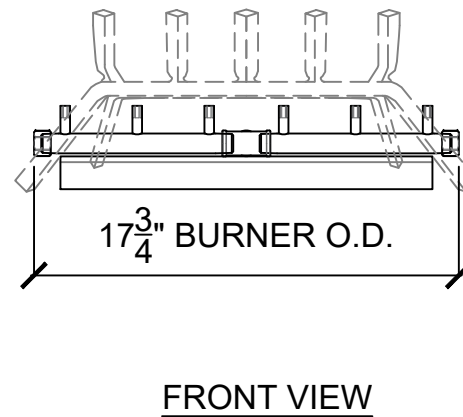

104355 / 104356

CFBH120 - 120K H-STYLE BRASS BURNER
W/ 15.5" BLACK FIREPLACE PLATE
& 22" BLACK STEEL GRATE

EXAMPLE ONLY - ACTUAL SIZING AND FIT
MAY DIFFER SLIGHTLY

CUSTOMER

WARMING TRENDS

CROSSFIRE
BRASS BURNERS

www.warming-trends.com

CONFIDENTIAL:

Any information data and drawings embodied in this document are proprietary and strictly confidential, are to be held as confidential and supplied with the understanding that they will not be disclosed, in whole or in part or in any form, to third parties without the prior written consent of Warming Trends, Inc. All information, illustrations, screen shots, and data contained are herein Copyright © Warming Trends Inc. all rights reserved.

Date: MARCH 2024	Customer:	Approved by:
Scale: 1-1/2" = 1'-0"	Estimate #:	Approval Date:
Tolerance: 0.75"	Revision Date:	Designer: BLD