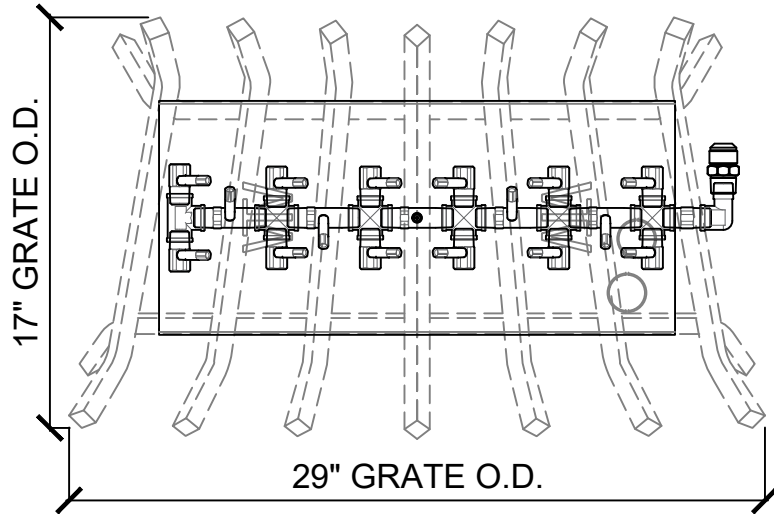

104361 / 104362

CFBT170 - 170K TREE-STYLE BRASS BURNER W/ 21.5" BLACK FIREPLACE PLATE & 29" BLACK STEEL GRATE

TOP VIEW