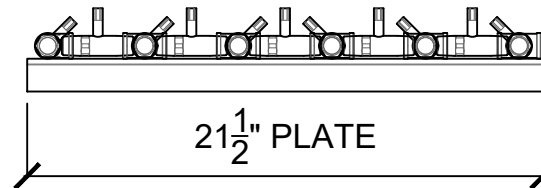

104344 / 104345

CFBT170 - 170K TREE-STYLE BRASS BURNER W/ 21.5" BLACK FIREPLACE PLATE

TOP VIEW

FRONT VIEW

SIDE VIEW

CUSTOMER

WARMING TRENDS

CROSSFIRE
BRASS BURNERS

www.warming-trends.com

CONFIDENTIAL:

Any information data and drawings embodied in this document are proprietary and strictly confidential, are to be held as confidential and supplied with the understanding that they will not be disclosed, in whole or in part or in any form, to third parties without the prior written consent of Warming Trends, Inc. All information, illustrations, screen shots, and data contained are herein Copyright © Warming Trends Inc. all rights reserved.

Date: MARCH 2024	Customer:	Approved by:
Scale: 1-1/2" = 1'-0"	Estimate #:	Approval Date:
Tolerance: 0.75"	Revision Date:	Designer: BLD