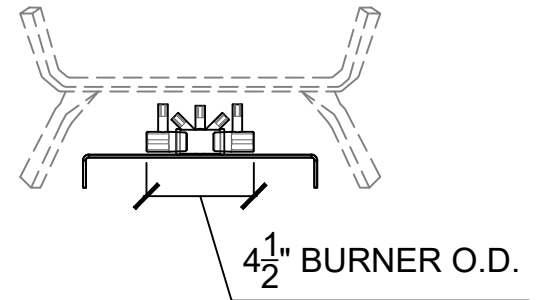

SIDE VIEW

CUSTOMER

WARMING TRENDS

CROSSFIRE
BRASS BURNERS

www.warming-trends.com

CONFIDENTIAL:

Any information data and drawings embodied in this document are proprietary and strictly confidential, are to be held as confidential and supplied with the understanding that they will not be disclosed, in whole or in part or in any form, to third parties without the prior written consent of Warming Trends, Inc. All information, illustrations, screen shots, and data contained are herein Copyright © Warming Trends Inc. all rights reserved.

Date: MARCH 2024

Customer:

Approved by:

Scale: 1-1/2" = 1'-0"

Estimate #:

Approval Date:

Tolerance: 0.75"

Revision Date:

Designer: BLD