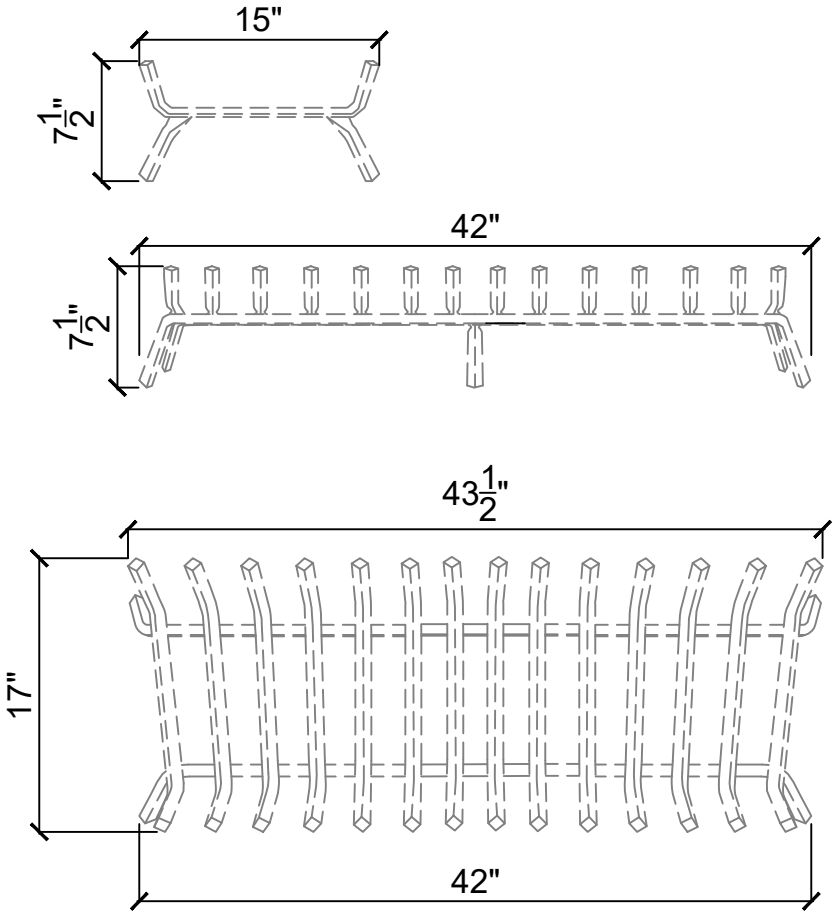

42"L X 17"W X 7.5"H GRATE

** Recommended Fire Pit Structure Venting:
18SQ inches on opposing sides or equal therein.
Refer to local codes and inspectors for specific requirements.

PLAN VIEW

WARMING TRENDS

CROSSFIRE
BRASS BURNERS

www.warming-trends.com

CONFIDENTIAL:
Any information data and drawings embodied in this document are proprietary and strictly confidential, are to be held as confidential and supplied with the understanding that they will not be disclosed, in whole or in part or in any form, to third parties without the prior written consent of Warming Trends, Inc. All information, illustrations, screen shots, and data contained are herein Copyright © Warming Trends Inc. all rights reserved.

Date: 01/24/2024	Customer:	Approved by:
Scale: 1" = 1'-0"	Estimate #:	Approval Date:
Tolerance: 0.75"	Revision Date:	Designer: BLD
Dwg: S:_AutoCad Drawings\Bethany\GRATE FILES