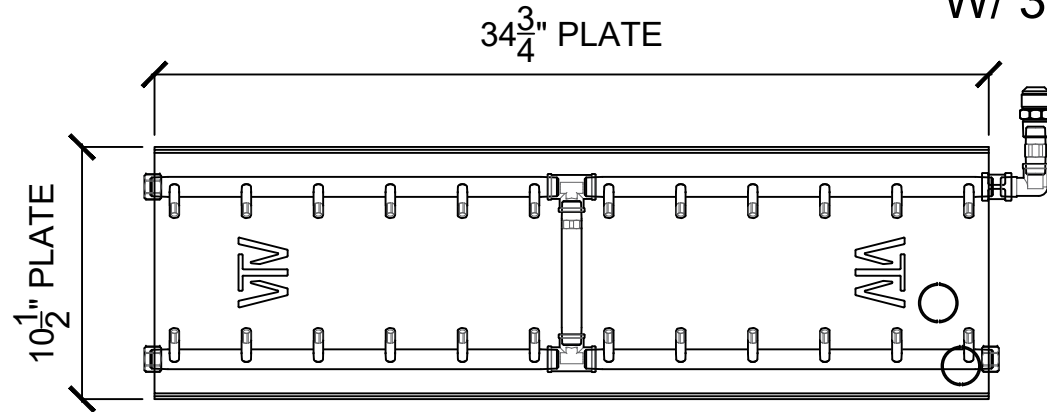

104350 / 104351

CFBH240 - 240K H-STYLE BRASS BURNER
W/ 34.75" BLACK FIREPLACE PLATE

TOP VIEW