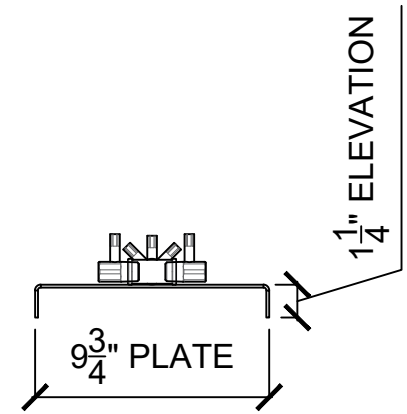

SIDE VIEW

CUSTOMER

WARMING TRENDS

CROSSFIRE
BRASS BURNERS

www.warming-trends.com

CONFIDENTIAL:

Any information data and drawings embodied in this document are proprietary and strictly confidential, are to be held as confidential and supplied with the understanding that they will not be disclosed, in whole or in part or in any form, to third parties without the prior written consent of Warming Trends, Inc. All information, illustrations, screen shots, and data contained are herein Copyright © Warming Trends Inc. all rights reserved.

Date: MARCH 2024	Customer:	Approved by:
Scale: 1-1/2" = 1'-0"	Estimate #:	Approval Date:
Tolerance: 0.75"	Revision Date:	Designer: BLD