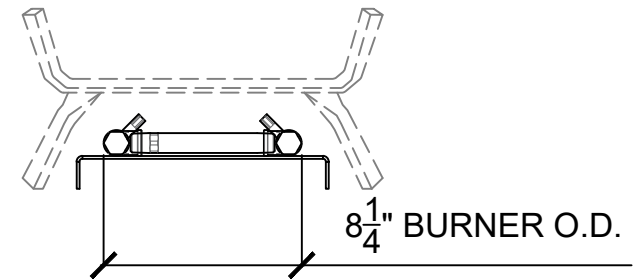

104350 / 104351

CFBH240 - 240K H-STYLE BRASS BURNER
W/ 34.75" BLACK FIREPLACE PLATE

TOP VIEW

SIDE VIEW

CUSTOMER

WARMING TRENDS

CROSSFIRE
BRASS BURNERS

www.warming-trends.com

CONFIDENTIAL:

Any information data and drawings embodied in this document are proprietary and strictly confidential, are to be held as confidential and supplied with the understanding that they will not be disclosed, in whole or in part or in any form, to third parties without the prior written consent of Warming Trends, Inc. All information, illustrations, screen shots, and data contained are herein Copyright © Warming Trends Inc. all rights reserved.

Date: MARCH 2024

Customer:

Approved by:

Scale: 1-1/2" = 1'-0"

Estimate #:

Approval Date:

Tolerance: 0.75"

Revision Date:

Designer: BLD