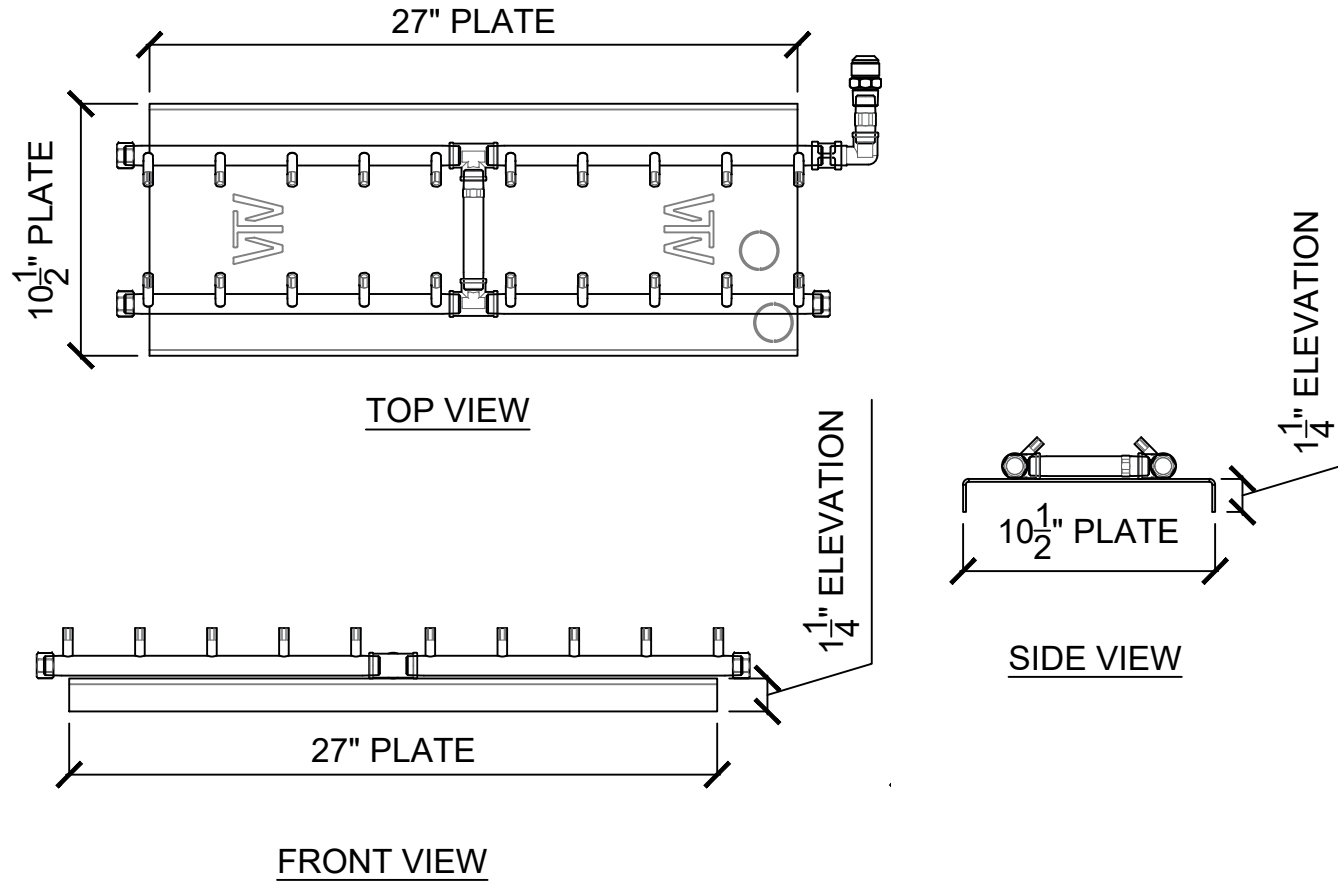

104346 / 104347

CFBH200 - 200K H-STYLE BRASS BURNER
W/ 27" BLACK FIREPLACE PLATE

CUSTOMER

WARMING TRENDS

CROSSFIRE
BRASS BURNERS

www.warming-trends.com

CONFIDENTIAL:

Any information data and drawings embodied in this document are proprietary and strictly confidential, are to be held as confidential and supplied with the understanding that they will not be disclosed, in whole or in part or in any form, to third parties without the prior written consent of Warming Trends, Inc. All information, illustrations, screen shots, and data contained are herein Copyright © Warming Trends Inc. all rights reserved.

Date: MARCH 2024	Customer:	Approved by:
Scale: 1-1/2" = 1'-0"	Estimate #:	Approval Date:
Tolerance: 0.75"	Revision Date:	Designer: BLD