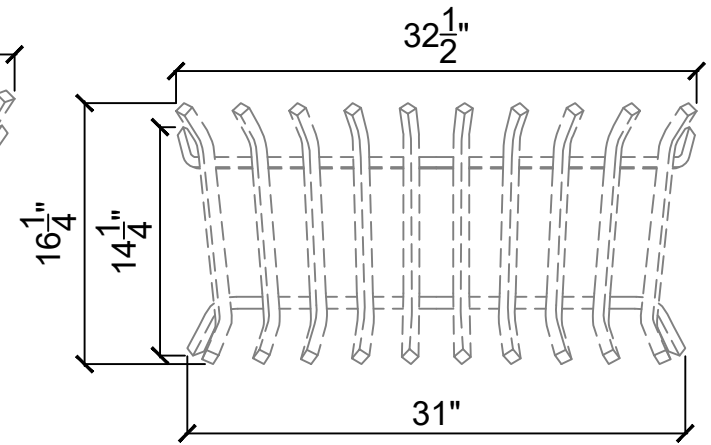

PLAN VIEW

** Recommended Fire Pit Structure Venting:

18SQ inches on opposing sides or equal therein.

Refer to local codes and inspectors for specific requirements.

www.warming-trends.com

CONFIDENTIAL:

Any information data and drawings embodied in this document are proprietary and strictly confidential, are to be held as confidential and supplied with the understanding that they will not be disclosed, in whole or in part or in any form, to third parties without the prior written consent of Warming Trends, Inc. All information, illustrations, screen shots, and data contained are herein Copyright © Warming Trends Inc. all rights reserved.

Date:	Customer:	Approved by:
Scale:	Estimate #:	Approval Date:
Tolerance: 0.75"	Revision Date:	Designer:
Dwg: S:_AutoCad Drawings\Bethany\GRATE FILES