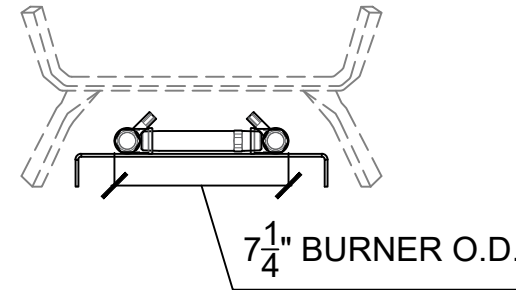

104363 / 104364

CFBH200 - 200K H-STYLE BRASS BURNER W/ 27" BLACK FIREPLACE PLATE & 32.5" BLACK STEEL GRATE

SIDE VIEW

EXAMPLE ONLY - ACTUAL
SIZING AND FIT MAY DIFFER
SLIGHTLY

CUSTOMER

WARMING TRENDS

CROSSFIRE
BRASS BURNERS

www.warming-trends.com

CONFIDENTIAL:

Any information data and drawings embodied in this document are proprietary and strictly confidential, are to be held as confidential and supplied with the understanding that they will not be disclosed, in whole or in part or in any form, to third parties without the prior written consent of Warming Trends, Inc. All information, illustrations, screen shots, and data contained are herein Copyright © Warming Trends Inc. all rights reserved.

Date: MARCH 2024	Customer:	Approved by:
Scale: 1-1/2" = 1'-0"	Estimate #:	Approval Date:
Tolerance: 0.75"	Revision Date:	Designer: BLD