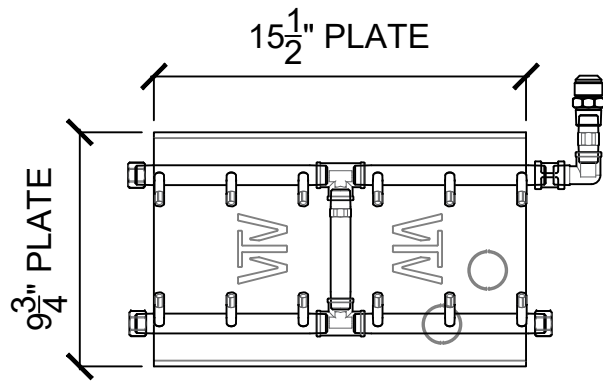

104338 / 104339

CFBH120 - 120K H-STYLE BRASS BURNER
W/ 15.5" BLACK FIREPLACE PLATE

TOP VIEW