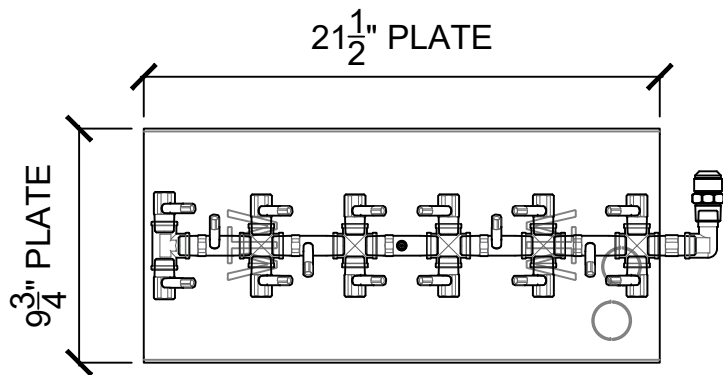

104344 / 104345

CFBT170 - 170K TREE-STYLE BRASS BURNER W/ 21.5" BLACK FIREPLACE PLATE

TOP VIEW