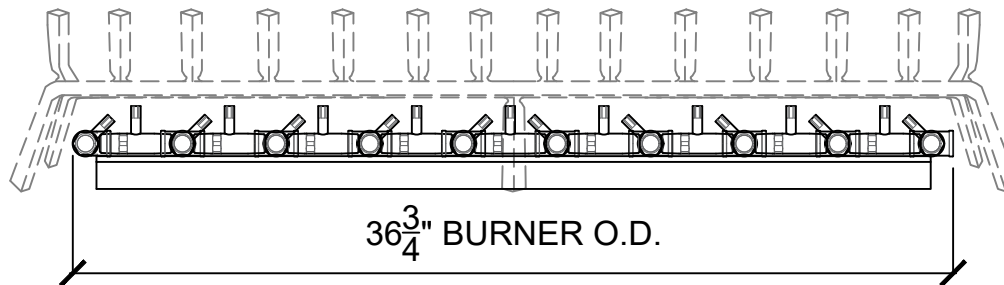

& 43" BLACK STEEL GRATE

TOP VIEW

SIDE VIEW

FRONT VIEW

EXAMPLE ONLY - ACTUAL  
SIZING AND FIT MAY DIFFER  
SLIGHTLY

**CUSTOMER**

**WARMING TRENDS**

**CROSSFIRE**  
BRASS BURNERS