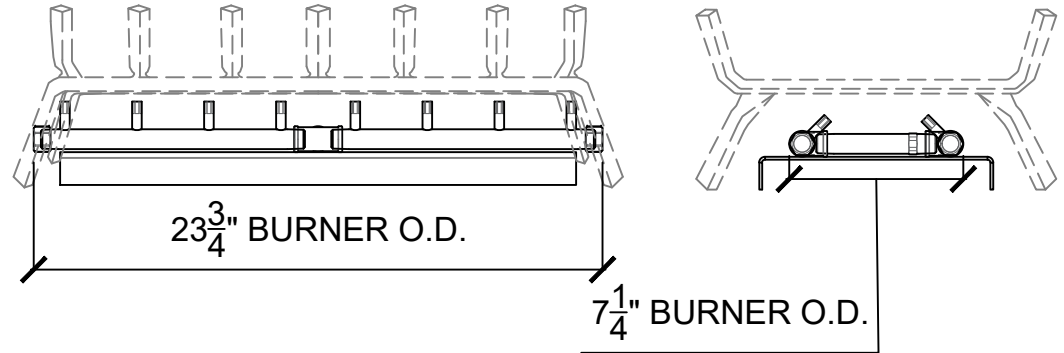

FRONT VIEW

SIDE VIEW

EXAMPLE ONLY - ACTUAL SIZING AND FIT
MAY DIFFER SLIGHTLY

CUSTOMER

WARMING TRENDS

CROSSFIRE
BRASS BURNERS

www.warming-trends.com

CONFIDENTIAL:

Any information data and drawings embodied in this document are proprietary and strictly confidential, are to be held as confidential and supplied with the understanding that they will not be disclosed, in whole or in part or in any form, to third parties without the prior written consent of Warming Trends, Inc. All information, illustrations, screen shots, and data contained are herein Copyright © Warming Trends Inc. all rights reserved.

Date: MARCH 2024	Customer:	Approved by:
Scale: 1-1/2" = 1'-0"	Estimate #:	Approval Date:
Tolerance: 0.75"	Revision Date:	Designer: BLD