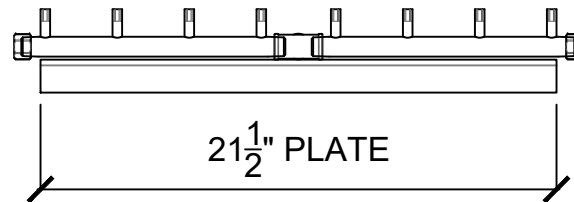

104342 / 104343

CFBH160 - 160K H-STYLE BRASS BURNER
& 21.5" BLACK FIREPLACE PLATE

FRONT VIEW

SIDE VIEW

CUSTOMER

WARMING TRENDS

CROSSFIRE
BRASS BURNERS

www.warming-trends.com

CONFIDENTIAL:

Any information data and drawings embodied in this document are proprietary and strictly confidential, are to be held as confidential and supplied with the understanding that they will not be disclosed, in whole or in part or in any form, to third parties without the prior written consent of Warming Trends, Inc. All information, illustrations, screen shots, and data contained are herein Copyright © Warming Trends Inc. all rights reserved.

Date: MARCH 2024	Customer:	Approved by:
Scale: 1-1/2" = 1'-0"	Estimate #:	Approval Date:
Tolerance: 0.75"	Revision Date:	Designer: BLD