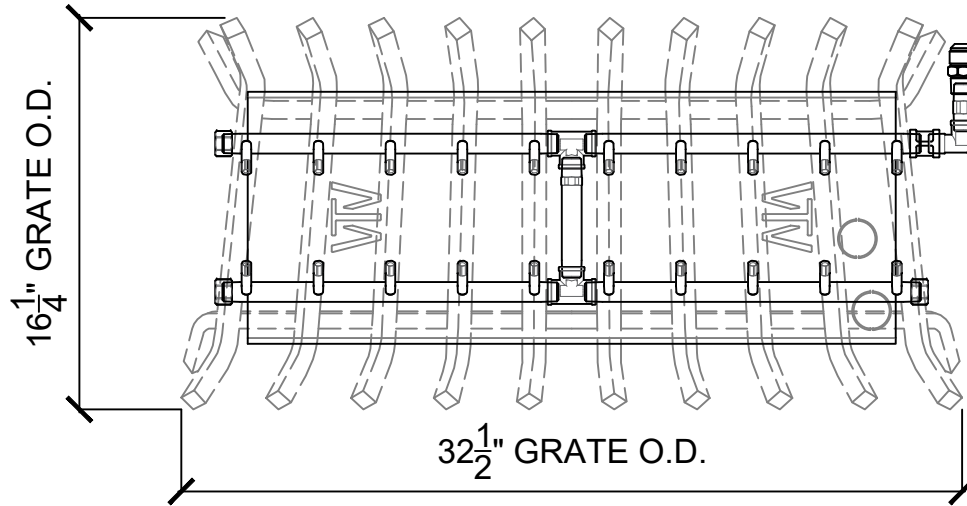

104363 / 104364

CFBH200 - 200K H-STYLE BRASS BURNER W/ 27" BLACK FIREPLACE PLATE & 32.5" BLACK STEEL GRATE

TOP VIEW