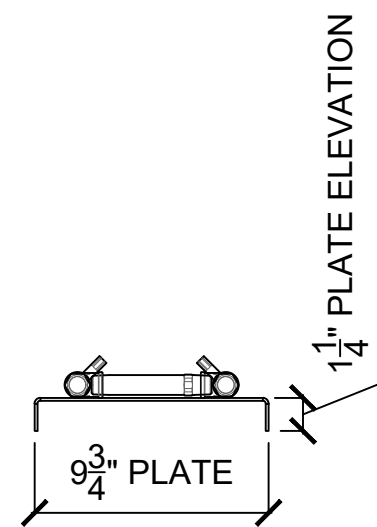

SIDE VIEW

CUSTOMER

WARMING TRENDS

CROSSFIRE
BRASS BURNERS

www.warming-trends.com

CONFIDENTIAL:

Any information data and drawings embodied in this document are proprietary and strictly confidential, are to be held as confidential and supplied with the understanding that they will not be disclosed, in whole or in part or in any form, to third parties without the prior written consent of Warming Trends, Inc. All information, illustrations, screen shots, and data contained are herein Copyright © Warming Trends Inc. all rights reserved.

Date: MARCH 2024	Customer:	Approved by:
Scale: 1-1/2" = 1'-0"	Estimate #:	Approval Date:
Tolerance: 0.75"	Revision Date:	Designer: BLD