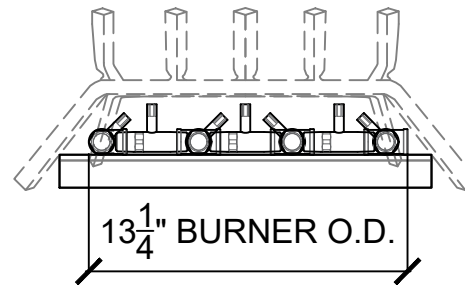

104357 / 104358

CFBT110 - 110K TREE-STYLE BRASS BURNER W/ 15.5" BLACK FIREPLACE PLATE & 22.75" BLACK STEEL GRATE

FRONT VIEW

SIDE VIEW

CUSTOMER

WARMING TRENDS

CROSSFIRE
BRASS BURNERS

www.warming-trends.com

CONFIDENTIAL:

Any information data and drawings embodied in this document are proprietary and strictly confidential, are to be held as confidential and supplied with the understanding that they will not be disclosed, in whole or in part or in any form, to third parties without the prior written consent of Warming Trends, Inc. All information, illustrations, screen shots, and data contained are herein Copyright © Warming Trends Inc. all rights reserved.

Date: MARCH 2024

Customer:

Approved by:

Scale: 1-1/2" = 1'-0"

Estimate #:

Approval Date:

Tolerance: 0.75"

Revision Date:

Designer: BLD