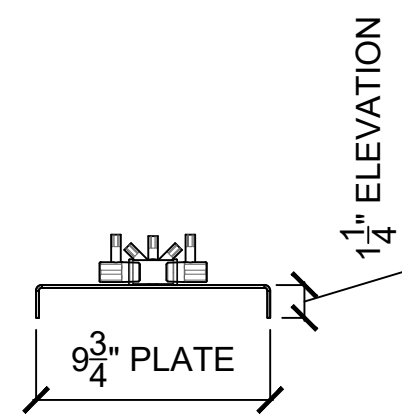

SIDE VIEW

CUSTOMER

WARMING TRENDS

CROSSFIRE
BRASS BURNERS

www.warming-trends.com

CONFIDENTIAL:

Any information data and drawings embodied in this document are proprietary and strictly confidential, are to be held as confidential and supplied with the understanding that they will not be disclosed, in whole or in part or in any form, to third parties without the prior written consent of Warming Trends, Inc. All information, illustrations, screen shots, and data contained are herein Copyright © Warming Trends Inc. all rights reserved.

Date: MARCH 2024

Customer:

Approved by:

Scale: 1-1/2" = 1'-0"

Estimate #:

Approval Date:

Tolerance: 0.75"

Revision Date:

Designer: BLD