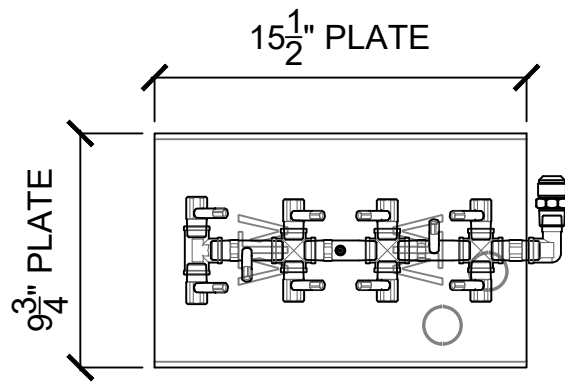

104340 / 104341

CFBT110 - 110K TREE-STYLE BRASS BURNER
W/ 15.5" BLACK FIREPLACE PLATE

TOP VIEW