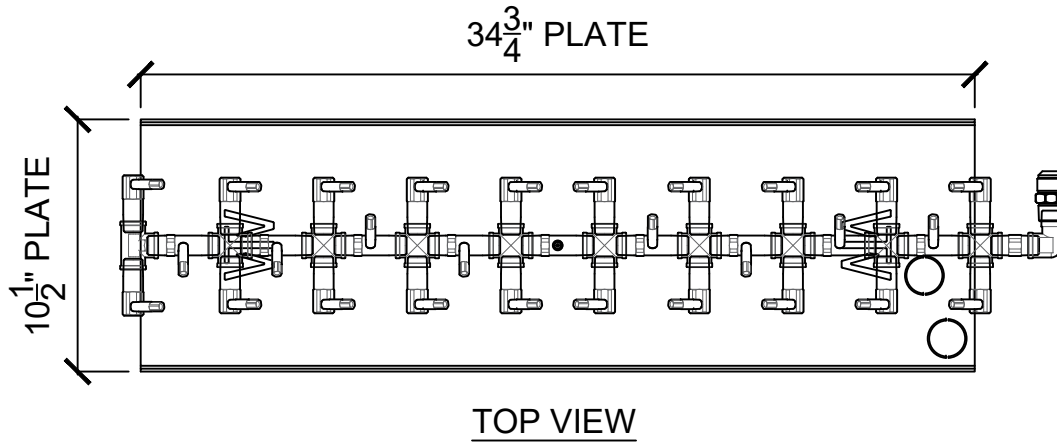

104352 / 104353

CFBT290 - 290K TREE-STYLE BRASS BURNER
W/ 34.75" BLACK FIREPLACE PLATE

CUSTOMER

WARMING TRENDS

CROSSFIRE
BRASS BURNERS

www.warming-trends.com

CONFIDENTIAL:

Any information data and drawings embodied in this document are proprietary and strictly confidential, are to be held as confidential and supplied with the understanding that they will not be disclosed, in whole or in part or in any form, to third parties without the prior written consent of Warming Trends, Inc. All information, illustrations, screen shots, and data contained are herein Copyright © Warming Trends Inc. all rights reserved.

Date: MARCH 2024	Customer:	Approved by:
Scale: 1-1/2" = 1'-0"	Estimate #:	Approval Date:
Tolerance: 0.75"	Revision Date:	Designer: BLD