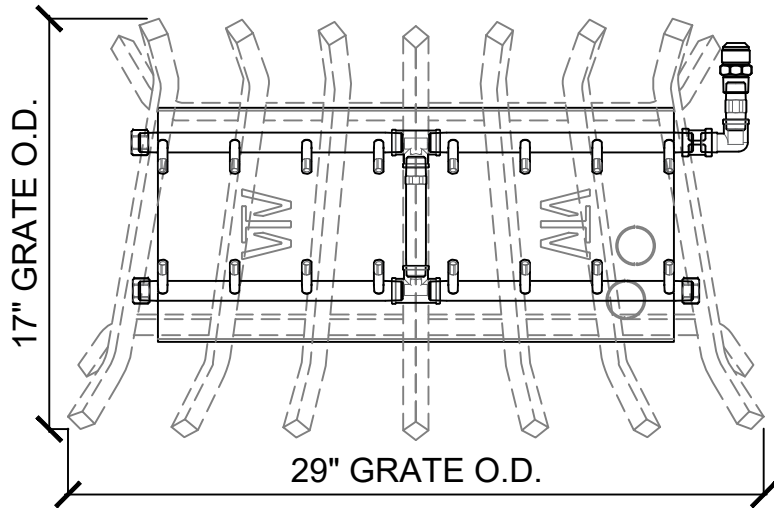

104359 / 104360

CFBH160 - 160K H-STYLE BRASS BURNER
W/ 21.5" BLACK FIREPLACE PLATE
& 29" BLACK STEEL GRATE

TOP VIEW