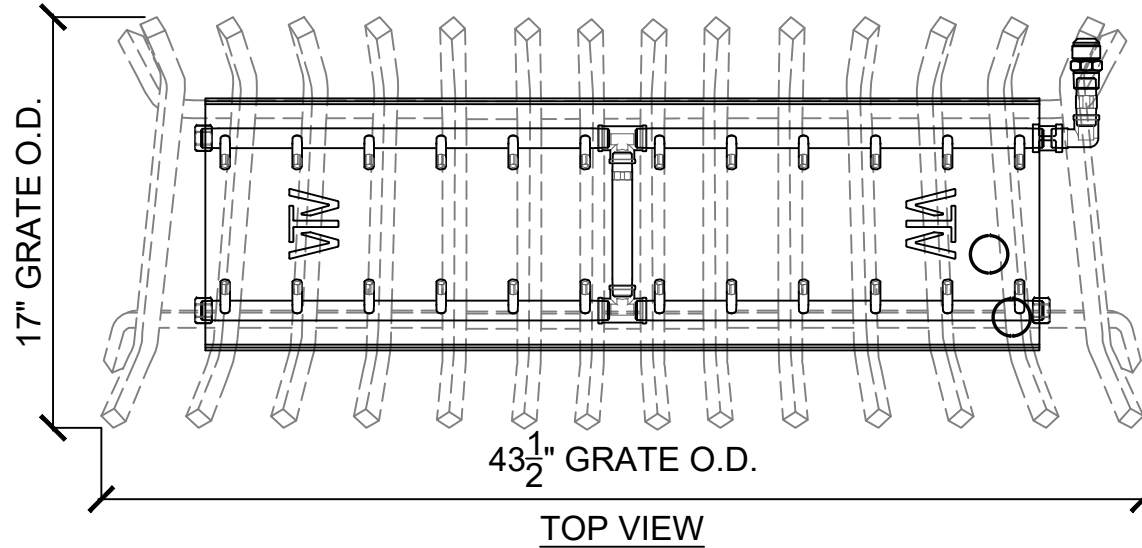

104367 / 104368

CFBH240 - 240K H-STYLE BRASS BURNER
W/ 34.75" BLACK FIREPLACE PLATE
& 43.5" BLACK STEEL GRATE

SIDE VIEW

EXAMPLE ONLY - ACTUAL
SIZING AND FIT MAY DIFFER
SLIGHTLY

CUSTOMER

WARMING TRENDS

CROSSFIRE
BRASS BURNERS

www.warming-trends.com

CONFIDENTIAL:

Any information data and drawings embodied in this document are proprietary and strictly confidential, are to be held as confidential and supplied with the understanding that they will not be disclosed, in whole or in part or in any form, to third parties without the prior written consent of Warming Trends, Inc. All information, illustrations, screen shots, and data contained are herein Copyright © Warming Trends Inc. all rights reserved.

Date: MARCH 2024	Customer:	Approved by:
Scale: 1-1/2" = 1'-0"	Estimate #:	Approval Date:
Tolerance: 0.75"	Revision Date:	Designer: BLD