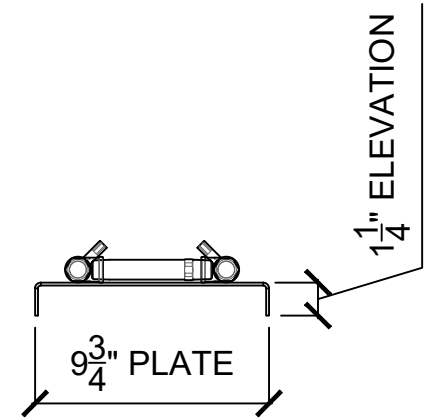

SIDE VIEW

CUSTOMER

WARMING TRENDS

CROSSFIRE
BRASS BURNERS

www.warming-trends.com

CONFIDENTIAL:

Any information data and drawings embodied in this document are proprietary and strictly confidential, are to be held as confidential and supplied with the understanding that they will not be disclosed, in whole or in part or in any form, to third parties without the prior written consent of Warming Trends, Inc. All information, illustrations, screen shots, and data contained are herein Copyright © Warming Trends Inc. all rights reserved.

Date: MARCH 2024	Customer:	Approved by:
Scale: 1-1/2" = 1'-0"	Estimate #:	Approval Date:
Tolerance: 0.75"	Revision Date:	Designer: BLD