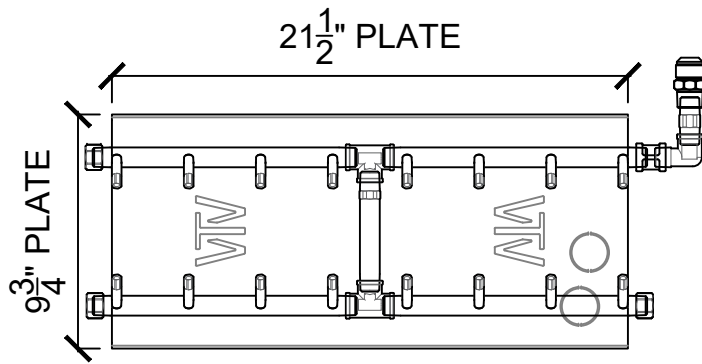

104342 / 104343

CFBH160 - 160K H-STYLE BRASS BURNER
& 21.5" BLACK FIREPLACE PLATE

TOP VIEW