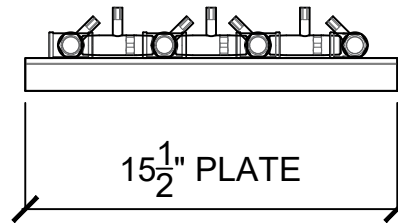

104340 / 104341

CFBT110 - 110K TREE-STYLE BRASS BURNER
W/ 15.5" BLACK FIREPLACE PLATE

TOP VIEW

FRONT VIEW

SIDE VIEW

CUSTOMER

WARMING TRENDS

CROSSFIRE
BRASS BURNERS

www.warming-trends.com

CONFIDENTIAL:

Any information data and drawings embodied in this document are proprietary and strictly confidential, are to be held as confidential and supplied with the understanding that they will not be disclosed, in whole or in part or in any form, to third parties without the prior written consent of Warming Trends, Inc. All information, illustrations, screen shots, and data contained are herein Copyright © Warming Trends Inc. all rights reserved.

Date: MARCH 2024

Customer:

Approved by:

Scale: 1-1/2" = 1'-0"

Estimate #:

Approval Date:

Tolerance: 0.75"

Revision Date:

Designer: BLD