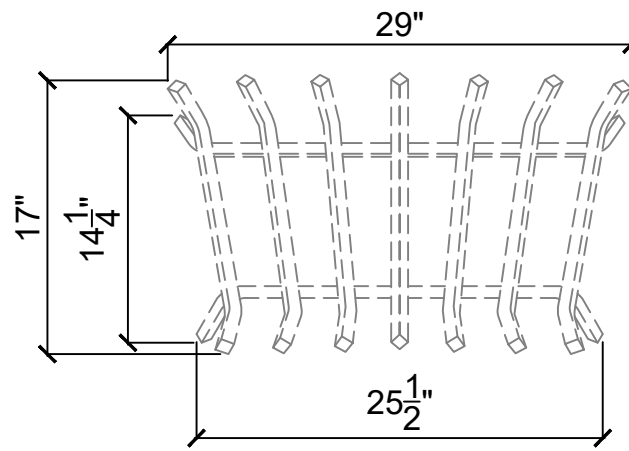

PLAN VIEW

** Recommended Fire Pit Structure Venting:

18SQ inches on opposing sides or equal therein.

Refer to local codes and inspectors for specific requirements.

www.warming-trends.com

CONFIDENTIAL:

Any information data and drawings embodied in this document are proprietary and strictly confidential, are to be held as confidential and supplied with the understanding that they will not be disclosed, in whole or in part or in any form, to third parties without the prior written consent of Warming Trends, Inc. All information, illustrations, screen shots, and data contained are herein Copyright © Warming Trends Inc. all rights reserved.

Date:	Customer:	Approved by:
Scale:	Estimate #:	Approval Date:
Tolerance: 0.75"	Revision Date:	Designer:
Dwg: S:_AutoCad Drawings\Bethany\GRATE FILES